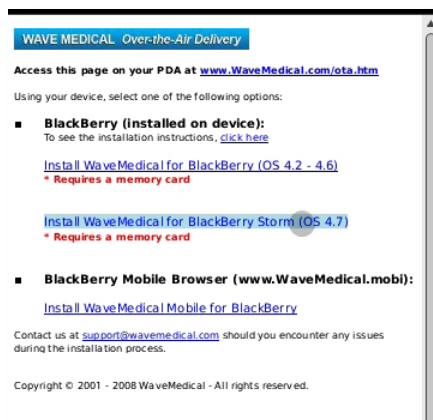

## Drug Pro Quick Start Guide: BlackBerry® Storm™

### INSTALLING THE WAVE MEDICAL APPLICATION

1. Visit [www.wavemedical.com/ota.htm](http://www.wavemedical.com/ota.htm) on your BlackBerry's internet browser.
2. Select the **BlackBerry Smartphone** link.
3. On the following page, select **Install Wave Medical for BlackBerry Storm** link.