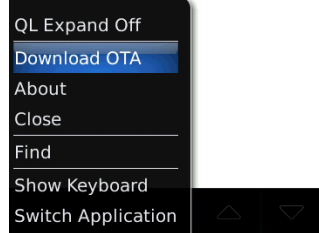

### INSTALLING THE WAVE MEDICAL APPLICATION

1. Visit [www.wavemedical.com/ota.htm](http://www.wavemedical.com/ota.htm) on your BlackBerry's internet browser.
2. Select the **BlackBerry Smartphone** link.
3. On the following page, select **Install Wave Medical for BlackBerry Storm** link.

## LAUNCH THE WAVE MEDICAL APPLICATION AND DOWNLOAD OTA

1. Go to **Applications (or Downloads)** and open the **WaveMedical** application.
2. When the application has opened, press the **Menu** button on your BlackBerry and select **Download OTA**.

WaveMedical Document Manager  
 No WaveMedical suites are loaded on this device.

WaveMedical offers both Sync from desktop and Over-The-Air (OTA - available from the menu) installs.

\* OTA requires a MicroSD card.