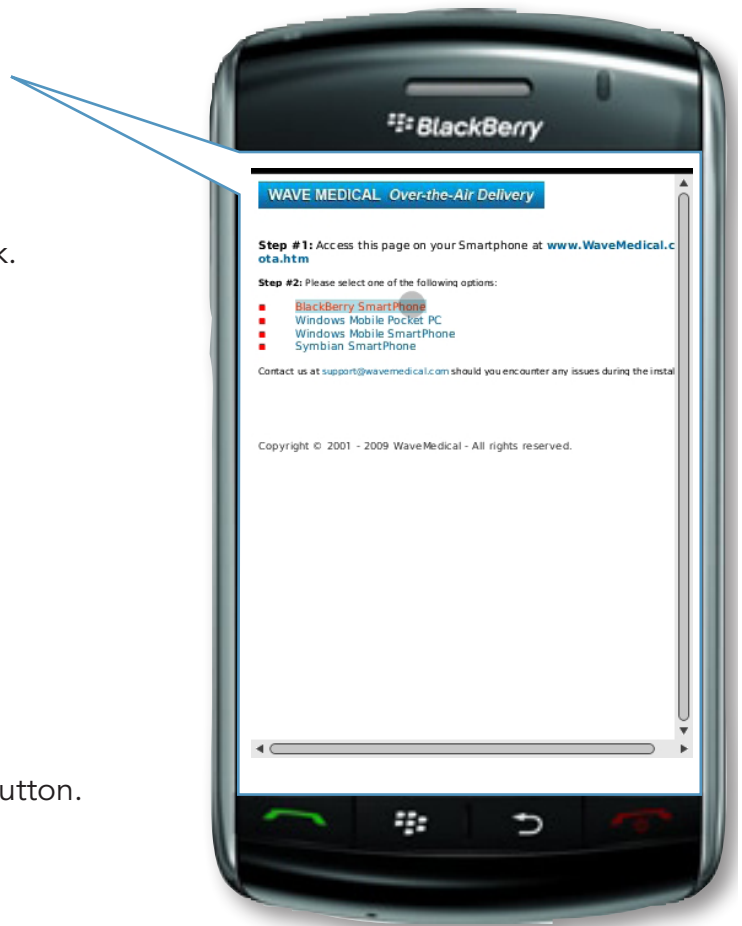

4. When prompted, select the **Download** button.